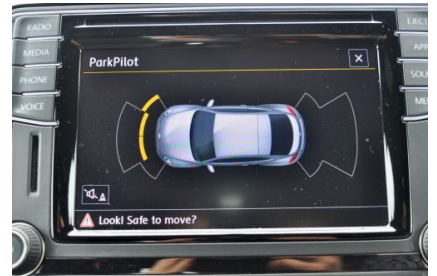

VOLKSWAGEN BEETLE DESIGN TSI BLUEMOTION TECHNOLOGY

£14,995

Nov 2017

17500 miles

Manual

Petrol

Features

Technical Data